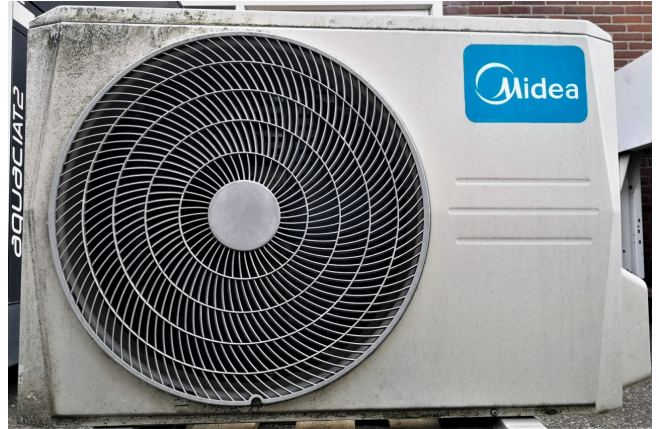

Midea MISSION-35OU

Specifications

Marque	Midea
Type	MISSION-35OU
Spec.	Refrigerant R410A
Stock	1

Description

Used Midea MISSION-35OU

Used Midea Outdoor Piece MISSION-35OU. Dimensions: 870x350x560 mm (LxWxH). weight: 29,3 kg.

PLT TYPE AIR CONDITIONER

OUTDOOR MODEL	MISSION-350U	
REFRIGERANT	R410A/950g	
EXCESSIVE OPERATING PRESSURE	DISCHARGE	4.2MPa
	SUCTION	1.5MPa
WEIGHT(OUTDOOR)	29.3kg	
POWER SOURCE	220-240V~ 50Hz, 1Ph	
RATED CURRENT	8.7A	
RATED INPUT	2000W	
OUTDOOR UNIT RESISTANCE CLASS	IP 24	
 <small>Midea Europe GmbH, Rueschhofstr. 6, 45029 Essen, Germany</small>		