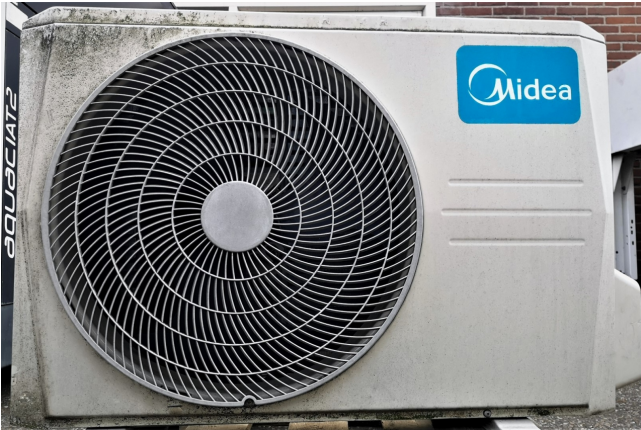

Midea MISSION-35OU

Specifications

Marque	Midea
Type	MISSION-35OU
Spec.	Refrigerant R410A
Stock	1

Description

Used Midea MISSION-35OU

Used Midea Outdoor Piece MISSION-35OU. Dimensions: 870x350x560 mm (LxWxH). weight: 29,3 kg.

PLT TYPE AIR CONDITIONER

OUTDOOR MODEL	MISSION-350U	
REFRIGERANT	R410A/950g	
EXCESSIVE OPERATING PRESSURE	DISCHARGE	4.2MPa
	SUCTION	1.5MPa
WEIGHT(OUTDOOR)	29.3kg	
POWER SOURCE	220-240V~ 50Hz, 1Ph	
RATED CURRENT	8.7A	
RATED INPUT	2000W	
OUTDOOR UNIT RESISTANCE CLASS	IP 24	
 <small>Midea Europe GmbH, Rueschhofstr. 6, 45029 Essen, Germany</small>		